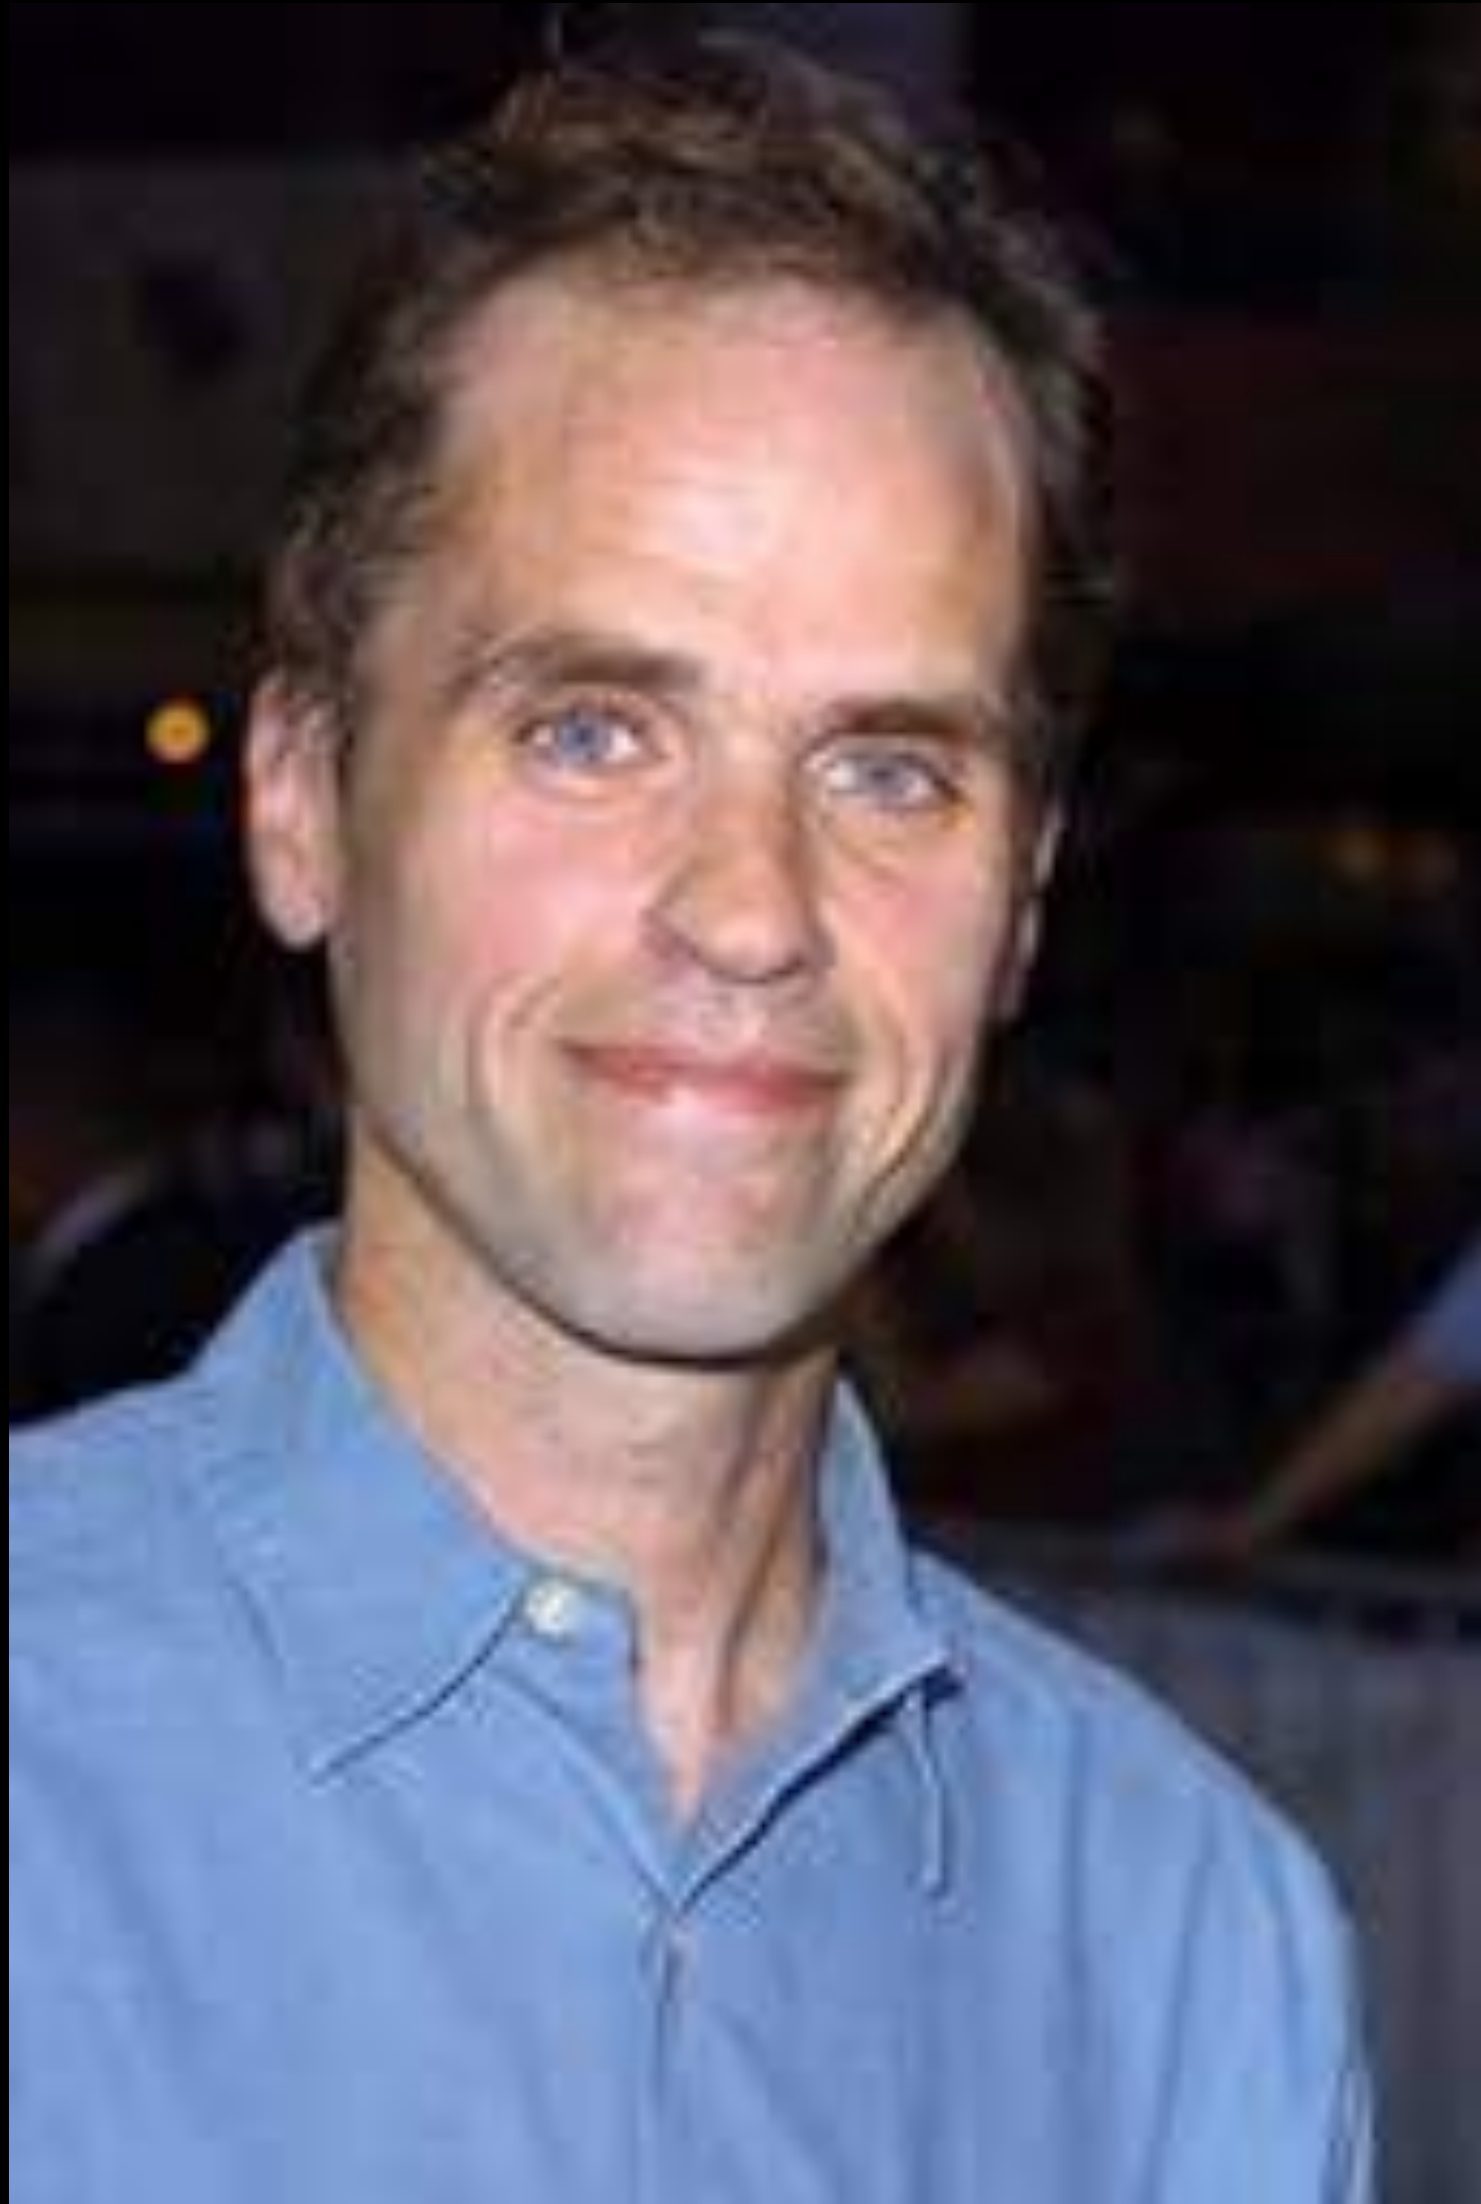

## MAIN CHARACTERS

Poppy, 41, and Dez Barker, 45, a husband and wife who work together as private investigators in sunny San Diego.

Poppy is an independent and feisty woman and Dez is equally fierce in his ways. Poppy and Dez have opposing personality traits. He's a clean freak, she's just the opposite.

## MAIN CHARACTER

Missy White, 39, bartender and owner of the local pub, Also a technical expert in computers. A former hacker and convicted criminal. Works part time with Poppy and Dez helping them solve problems.