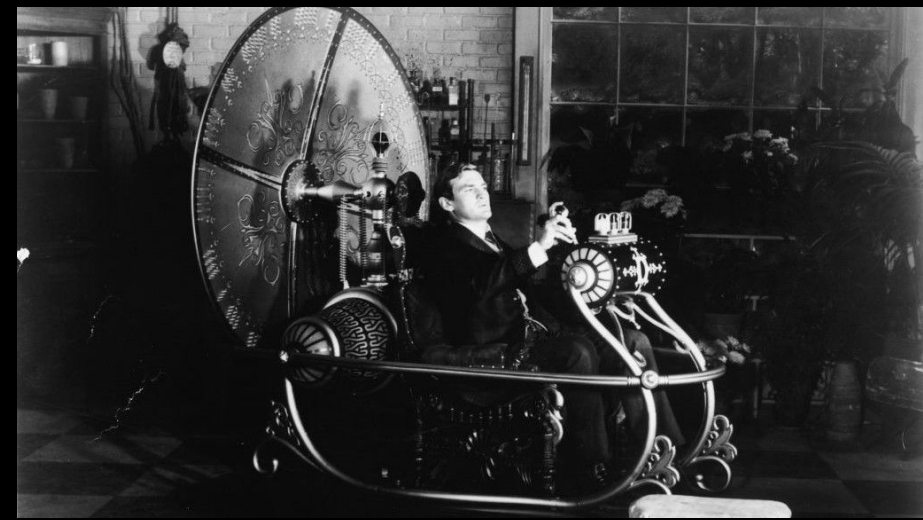

Apple Teleport
$29M

SCIFI